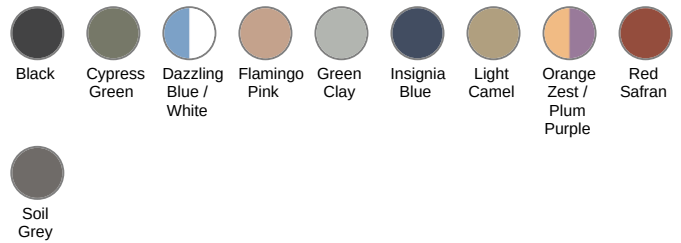

KI0374

Recycled classic bum bag

- Practical and timeless.
- Full decoration access.
- Made from recycled fibres.

100% polyester. Classic bum bag made from 50% recycled polyester. A single, 100% customisable front compartment. Average weight size L : 145g.

More information

Logistic

Country of origin

Customs code

Washing instructions