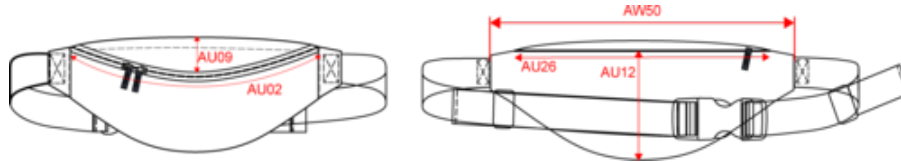

### Dimensions (cm)

Measurements in cm	One size
AU02 - Zipper length of the opening	37.00
AU09 - Depth of bottom part	9.00
AU12 - Total height	14.00
AU26 - Pocket zipper length	26.00
AW50 - Total length	38.00