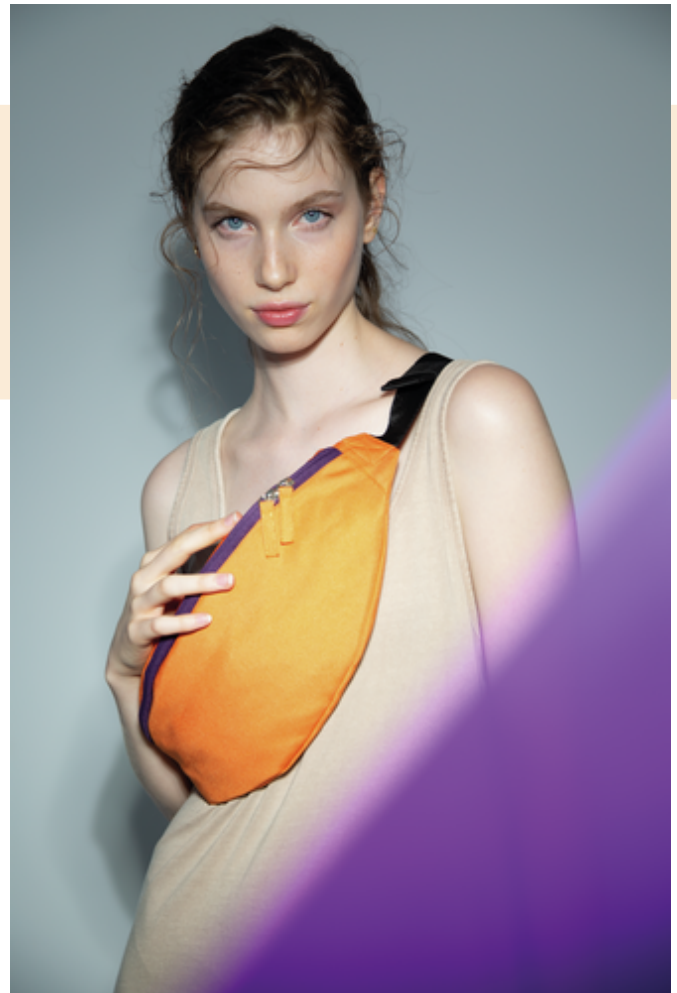

KI0374

Recycled classic bum bag

- Practical and timeless.
- Full decoration access.
- Made from recycled fibres.

100% polyester. Classic bum bag made from 50% recycled polyester. A single, 100% customisable front compartment. Average weight size L : 145g.

More information

Logistic

Country of origin

Customs code

Washing instructions